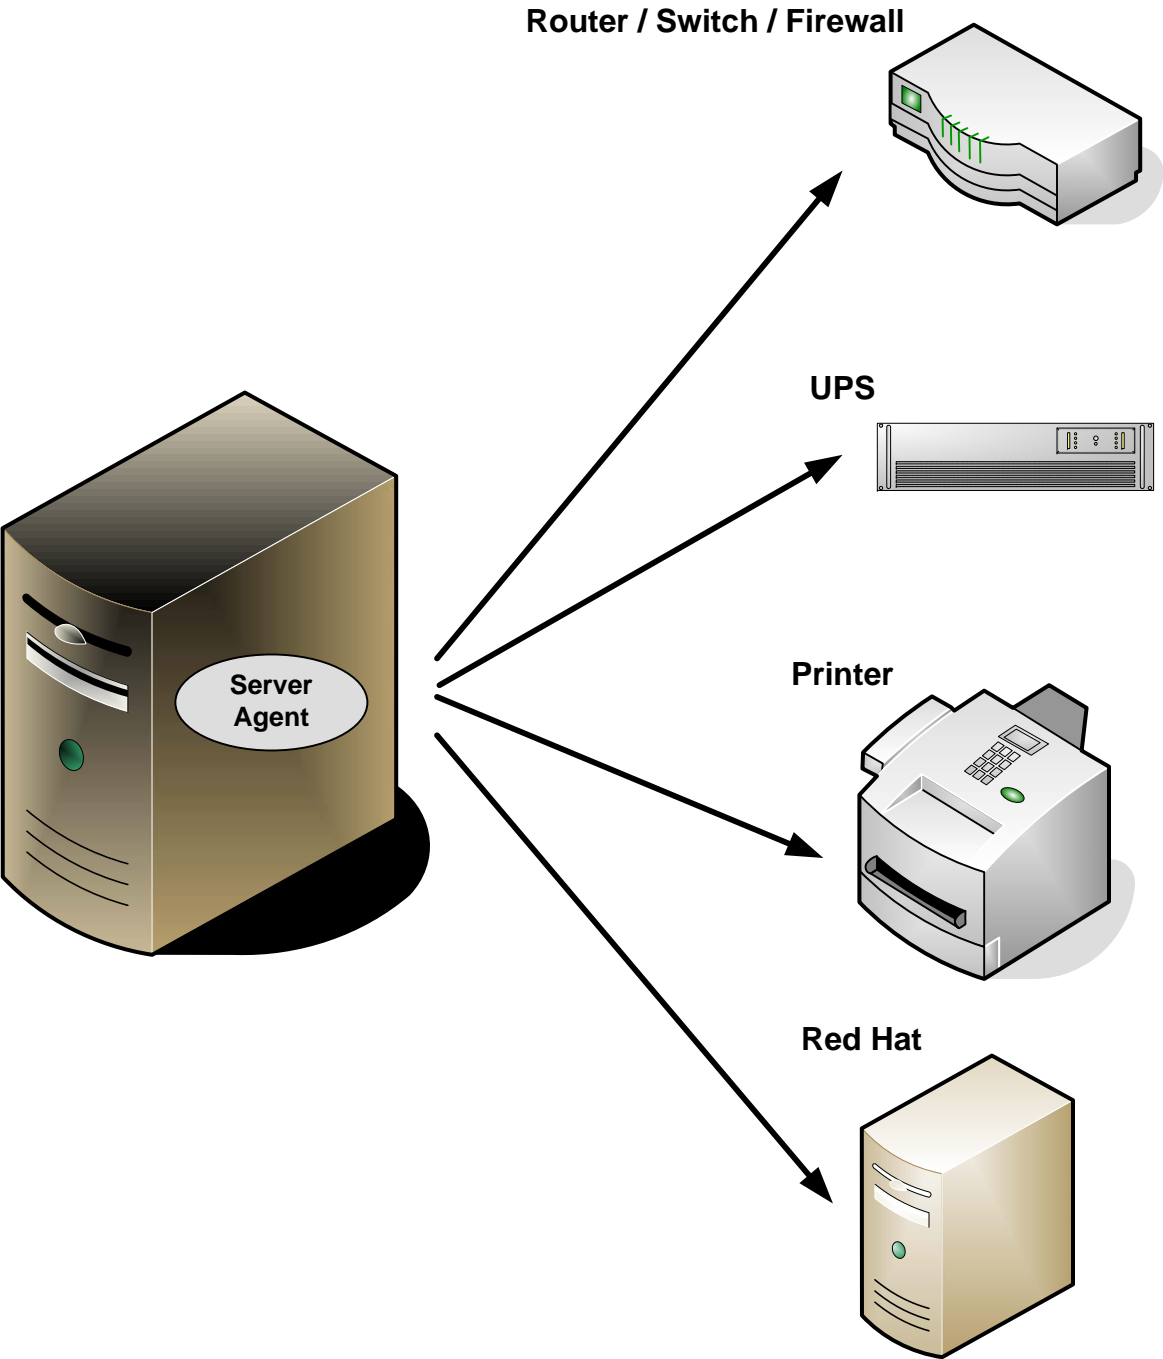

Network Monitoring

Router / Switch / Firewall

- CPU Utilization
- Free MegaBytes of Memory
- Interface Utilization
- Input / Output
- Errors
- Discards

UPS

- Battery Capacity
- Battery Status
- Time Remaining
- Battery Replacement
- Output Load
- Output Status
- Output Voltage
- Output Frequency

Printer

- Busy
- Standby
- Low Paper / Low Toner
- No Paper / Paper Jam
- Moving Off Line
- Moving On Line
- Unavailable

Red Hat

- Processor
- Memory
- Disk Space
- Logical Disk
- Virtual Memory